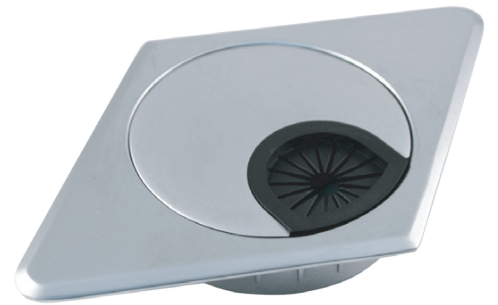

311610
Zinc Alloy